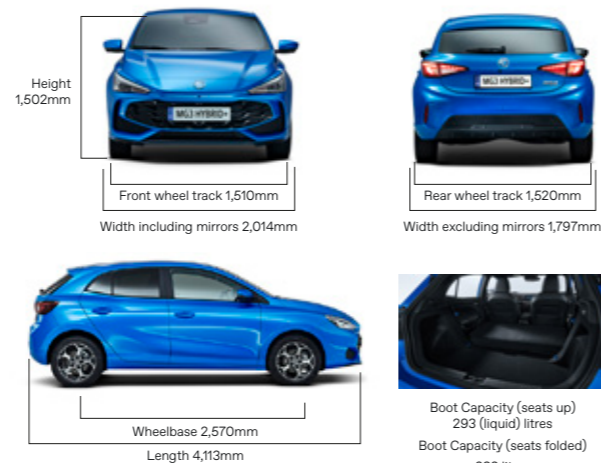

TECHNICAL SPECIFICATION

Dimension and Weight	MG3 Hybrid Standard	MG3 Hybrid+ Comfort	MG3 Hybrid+ Luxury
Length (mm)	4113	4113	4113
Width (mm)	1797	1797	1797
Height (mm)	1502	1502	1502
Wheelbase (mm)	2570	2570	2570
Ground clearance (mm)	148 (Kerb)	148 (Kerb)	148 (Kerb)
Trunk cargo space (L)	241/293	241/293	241/293
Trunk cargo space with folded seats (L)	983	983	983
Unladen mass (kg)	1285	1298	1308
Technically permissible maximum laden mass (kg)	1733	1746	1766
Technically permissible laden mass on front axle (kg)	926	935	946
Technically permissible laden mass on rear axle (kg)	807	811	820
Maximum towing weight (kg)	500	500	500

Engine/Motor	MG3 Hybrid Standard	MG3 Hybrid+ Comfort	MG3 Hybrid+ Luxury
Type	1.5L Hybrid	1.5L Hybrid	1.5L Hybrid
Max Power Petrol engine (kW)	75/@6000 rpm	75/@6000 rpm	75/@6000 rpm
Max Torque Petrol engine (Nm)	128/@4500 rpm	128/@4500 rpm	128/@4500 rpm
Max Power Electric motor (kW)	100/@4500 rpm	100/@4500 rpm	100/@4500 rpm
Max Torque Electric motor (Nm)			
Fuel type	Petrol (Unleaded 95 RON)/Electric	Petrol (Unleaded 95 RON)/Electric	Petrol (Unleaded 95 RON)/Electric
Fuel tank capacity (L)	36	36	36

Battery	MG3 Hybrid Standard	MG3 Hybrid+ Comfort	MG3 Hybrid+ Luxury
Battery (kWh)	1.83	1.83	1.83

Transmission	MG3 Hybrid Standard	MG3 Hybrid+ Comfort	MG3 Hybrid+ Luxury
Type	3 speed Hybrid Transmission	3 speed Hybrid Transmission	3 speed Hybrid Transmission

Performance	MG3 Hybrid Standard	MG3 Hybrid+ Comfort	MG3 Hybrid+ Luxury
Max speed (km/h)	170	170	170
Acceleration (s, 0-100km/h)	8	8	8
Fuel consumption (L/100km, WLTP Combined)	4.4	4.4	4.4
CO2 (g/km, WLTP)	100	100	100

Safety	MG3 Hybrid Standard	MG3 Hybrid+ Comfort	MG3 Hybrid+ Luxury
Alarm	•	•	•
Immobilizer	•	•	•
E-CALL system	•	•	•
ABS+EBD	•	•	•
ESP	•	•	•
EBA	•	•	•
Hill assistance	•	•	•
Auto hold	•	•	•
EPB	•	•	•
Emergency Lane keeping (ELK)	•	•	•
Rear door child lock	•	•	•
Rear seat ISOFIX with upper tether & lower anchor	•	•	•
Rain sensor	-	-	•
Direct TPMS	•	•	•
Alcohol interlock preparation	•	•	•

Airbag	MG3 Hybrid Standard	MG3 Hybrid+ Comfort	MG3 Hybrid+ Luxury
Front airbags for driver and co-driver	•	•	•
Side airbags for driver and co-driver	•	•	•
Side curtain airbags for left and right	•	•	•
Co-driver side airbag deactivation	•	•	•

Assistance System	MG3 Hybrid Standard	MG3 Hybrid+ Comfort	MG3 Hybrid+ Luxury
Automatic Emergency Braking (AEB)	•	•	•
Front Collision Warning (FCW)	•	•	•
Lane Keep Assist (LKA)	•	•	•
Adaptive Cruise Control (ACC)	•	•	•
Intelligent Cruise Assist (ICA)	•	•	•
Intelligent High Beam Control (IHC)	•	•	•
Speed Assistance System (SAS)	•	•	•
Blind Spot Detection (BSD)	-	-	•
Rear Cross Traffic Alert (RCTA)	-	-	•
Lane Change Warning (LCW)	-	-	•
Unsteady Driving Warning(UDW)	•	•	•

Lights	MG3 Hybrid Standard	MG3 Hybrid+ Comfort	MG3 Hybrid+ Luxury
LED daytime running lights	•	•	•
Rear fog lamps	•	•	•
Halogen project headlights with leveling adjustment	•	•	-
LED headlights with leveling adjustment	-	-	•
Headlamp Autolight Function	•	•	•
High-mounted brake light	•	•	•