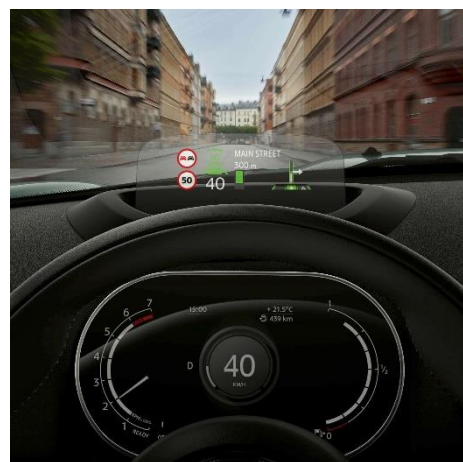

INFOTAINMENT OPTIONS.

6AM Real Time Traffic Information

6AD Head-up Display

3AG Rearview Camera

7GG Connected Media

7GK Connected Navigation Plus